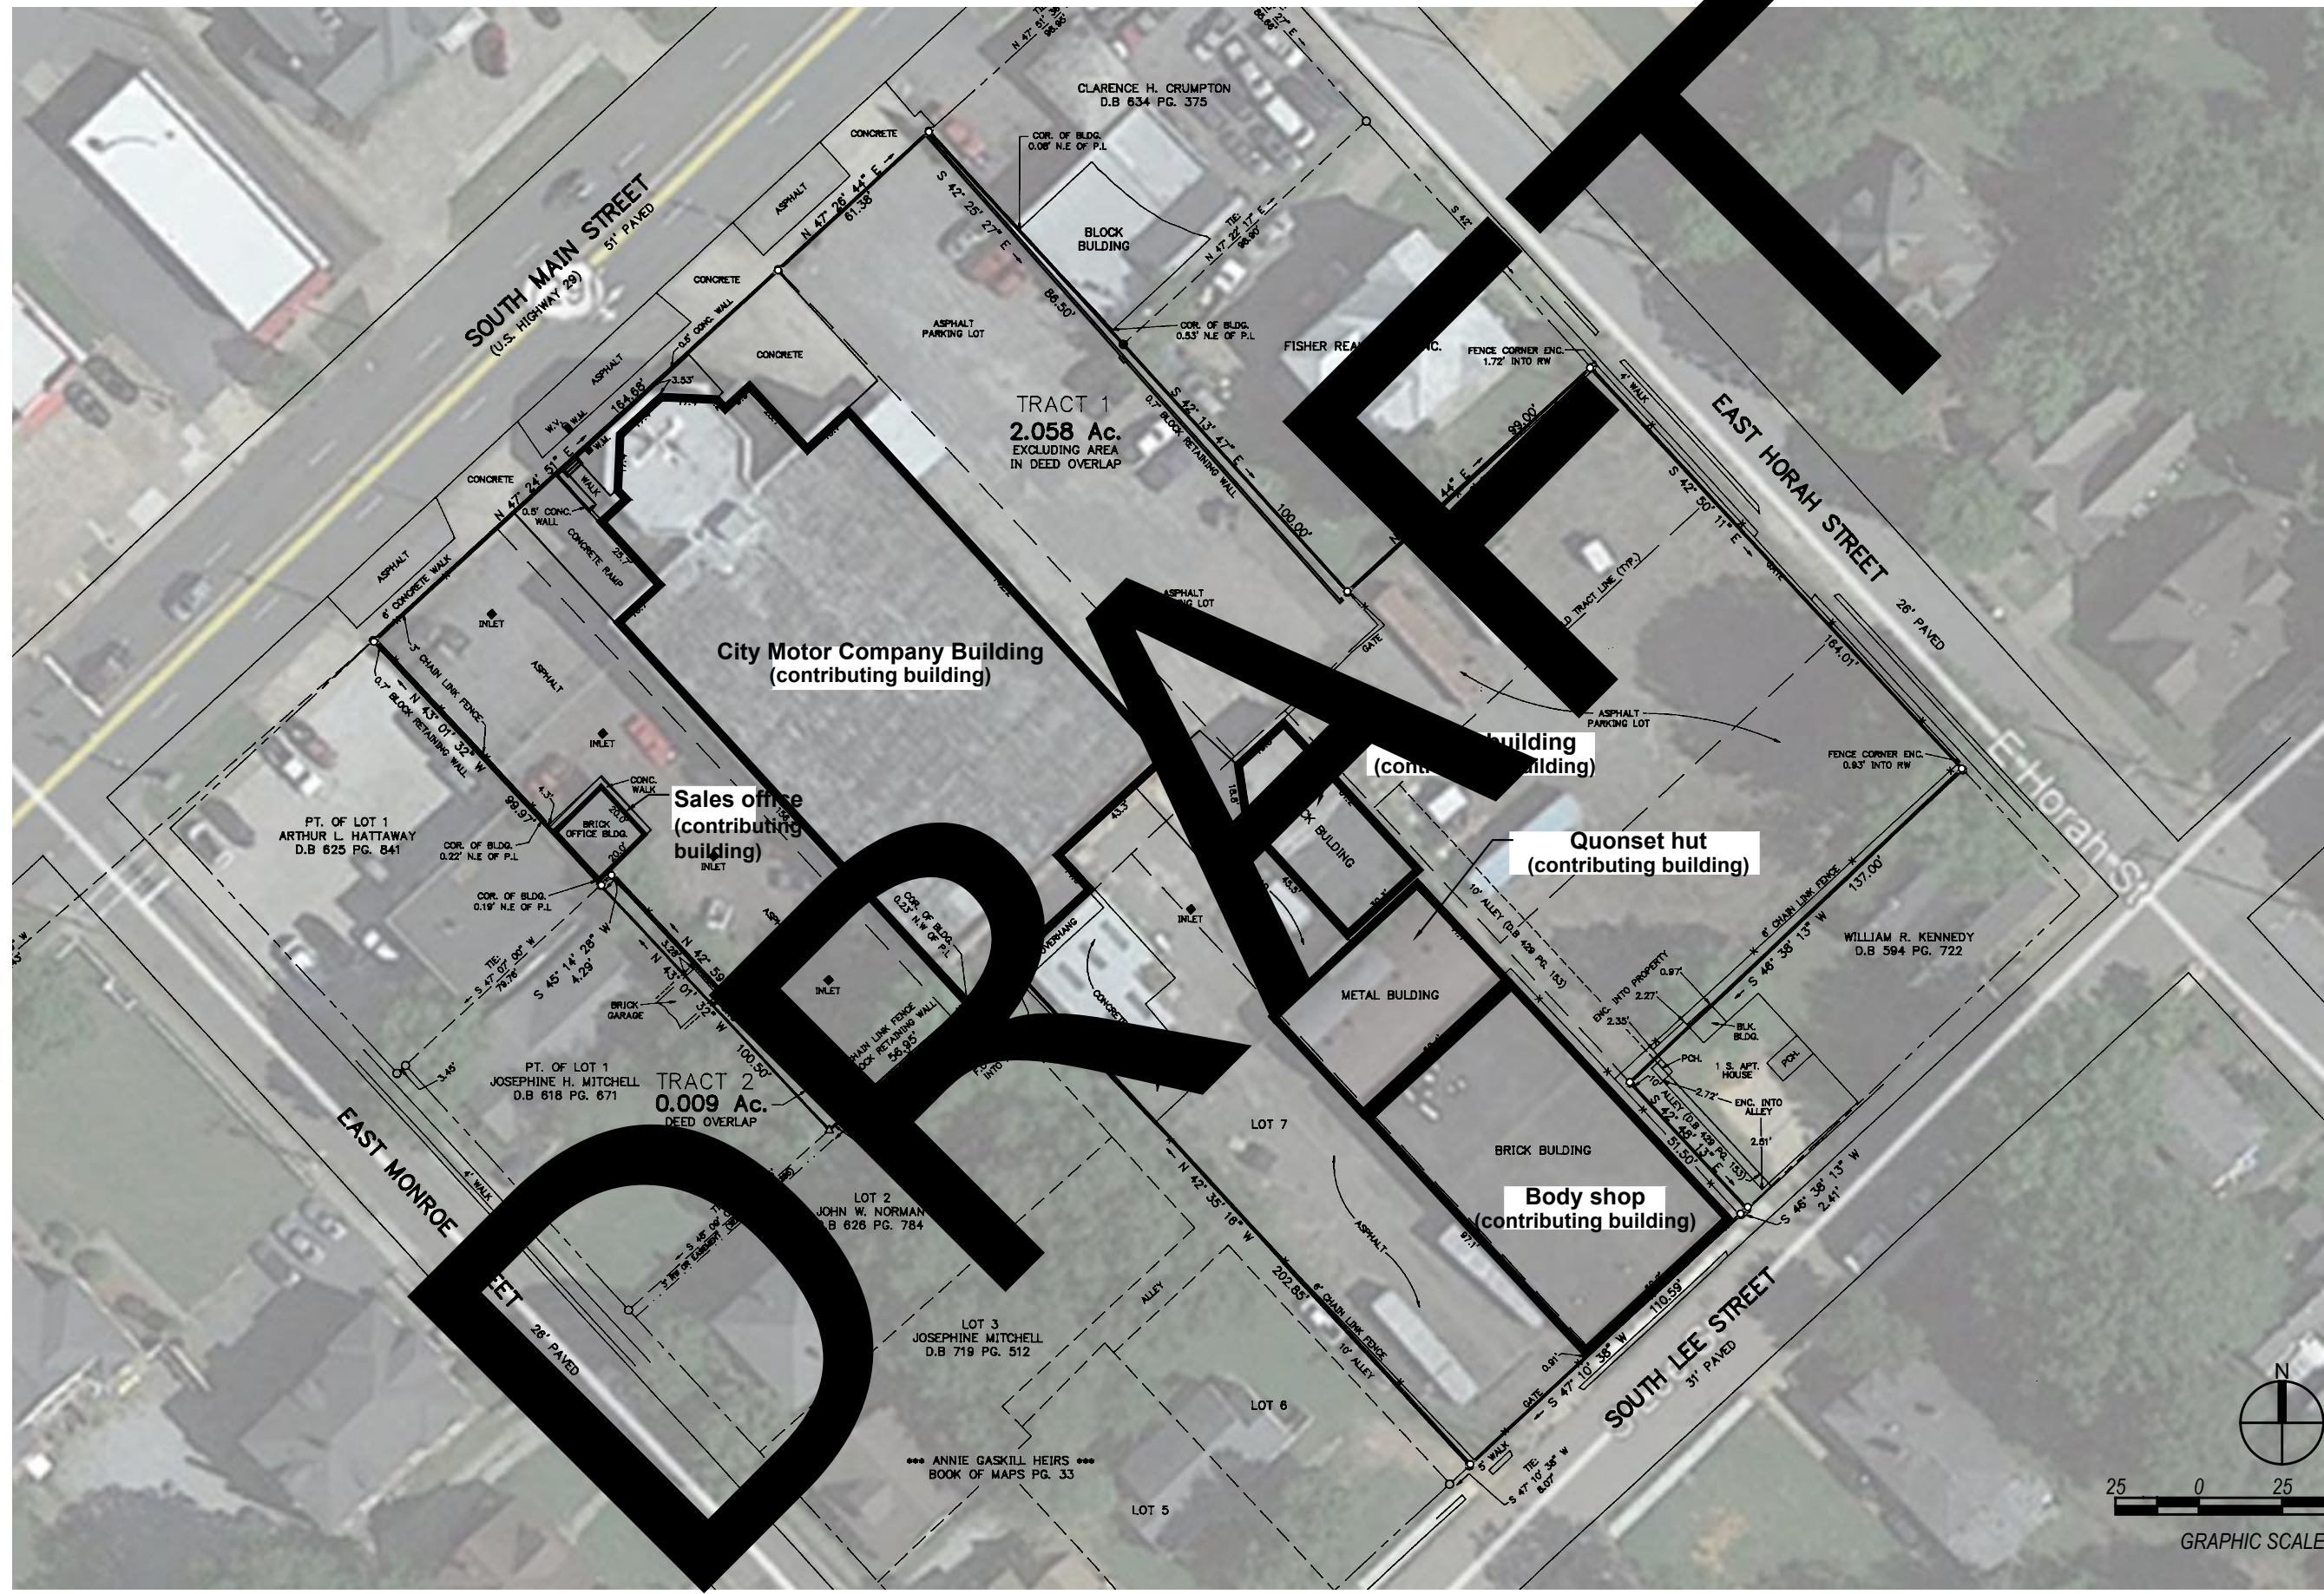

TITLE	SITE PLAN	
	419 SOUTH MAIN STREET	SALISBURY
PROJECT	CITY MOTOR COMPANY	
	ROWAN COUNTY	NORTH CAROLINA
SHEET	NR-10	
	RW2240	SITE NUMBER
www.RedClayDesign.com		