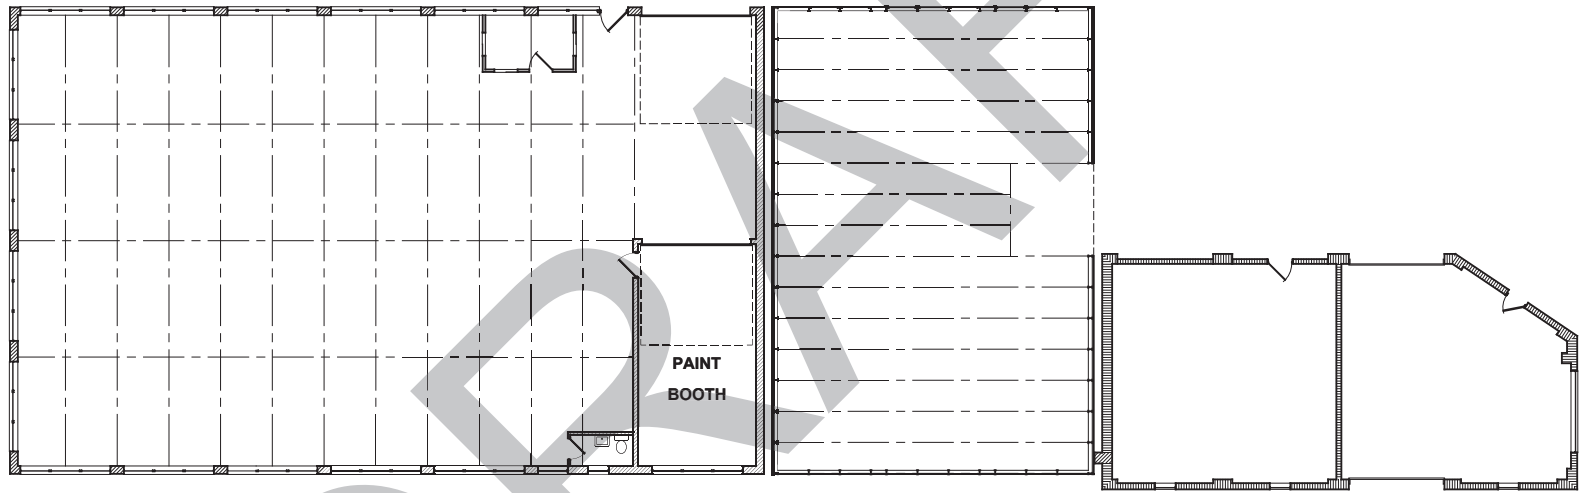

© REDDCLAY PLLC 2022. UNAUTHORIZED USE OF DRAWINGS, DESIGNS, & CONCEPTS DEPICTED ON THESE DOCUMENTS ARE SUBJECT TO LEGAL PROSECUTION. POSSESSION IN ANY FORM CONSTITUTES ACCEPTANCE OF THESE CONDITIONS.

Body Shop, 1954

Quonset hut, ca. 1946

Storage Building, ca. 1946

www.RedClayDesign.com

SITE NUMBER
RW2240

NORTH CAROLINA

PROJECT
CITY MOTOR COMPANY
SALISBURY
ROWAN COUNTY

418 SOUTH MAIN STREET

TITLE
**FLOOR PLANS
BODY SHOP
BUILDINGS**

SHEET
NR-12