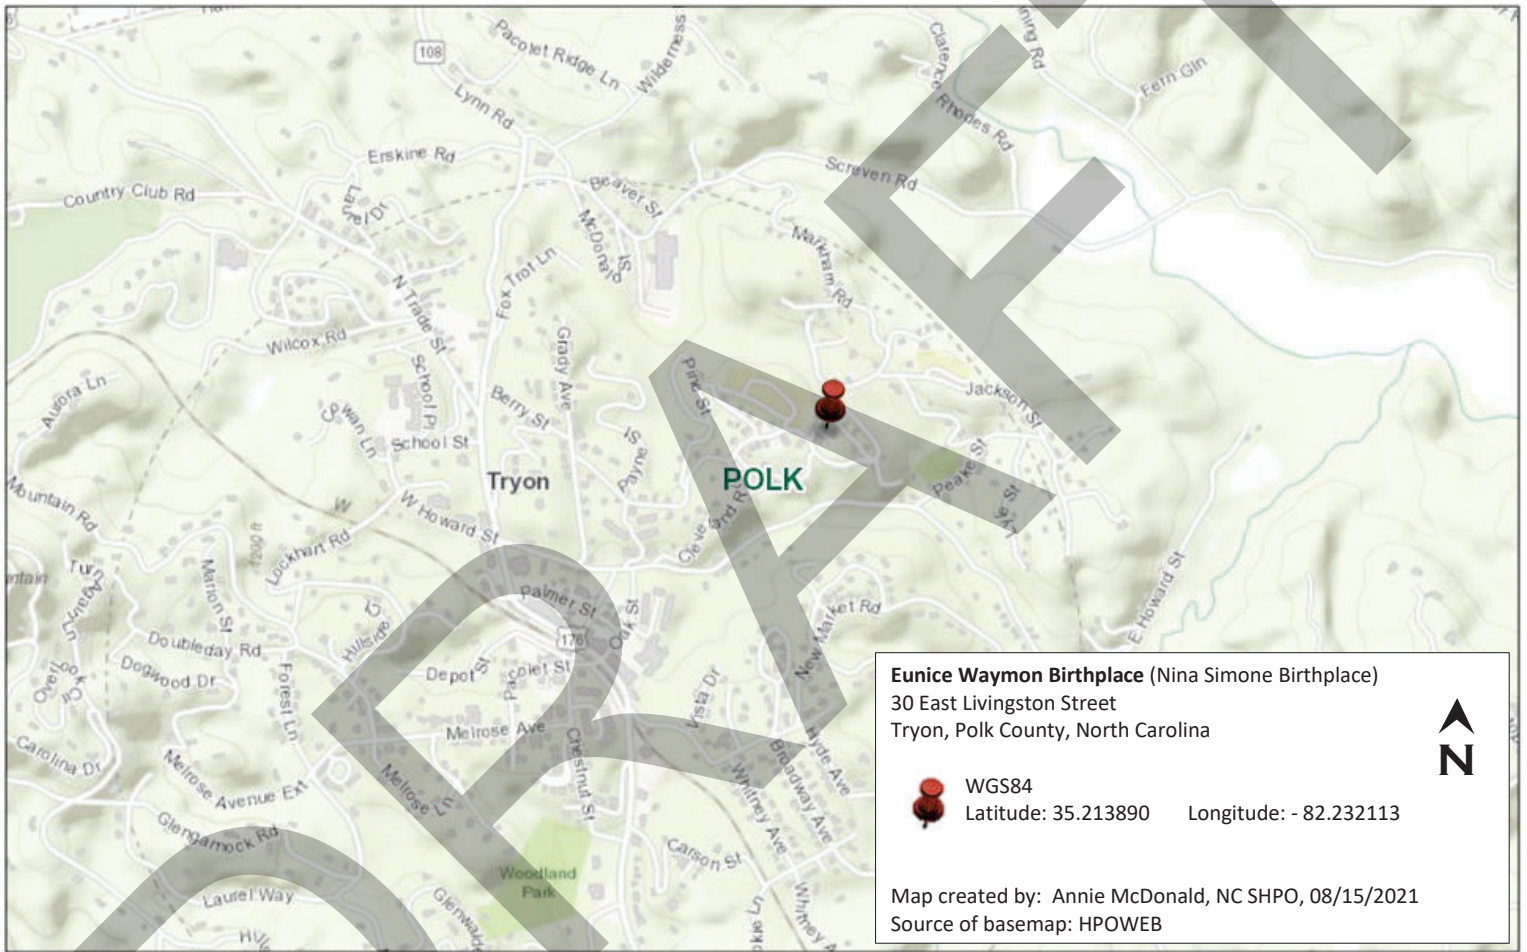

National Register of Historic Places Location Map

8/15/2021 3:55:27 PM

Counties (outline)

City of Greenville, State of North Carolina DOT, Tennessee STS GIS, Esri,

Participating NC Counties, NCCGIA, NC OneMap, US EPA | Esri, HERE | City of Greenville, State of North Carolina DOT, Tennessee STS GIS, Esri, HERE, Garmin, INCREMENT P, USGS, METI/NASA, EPA, USDA | North Carolina State Historic Preservation Office